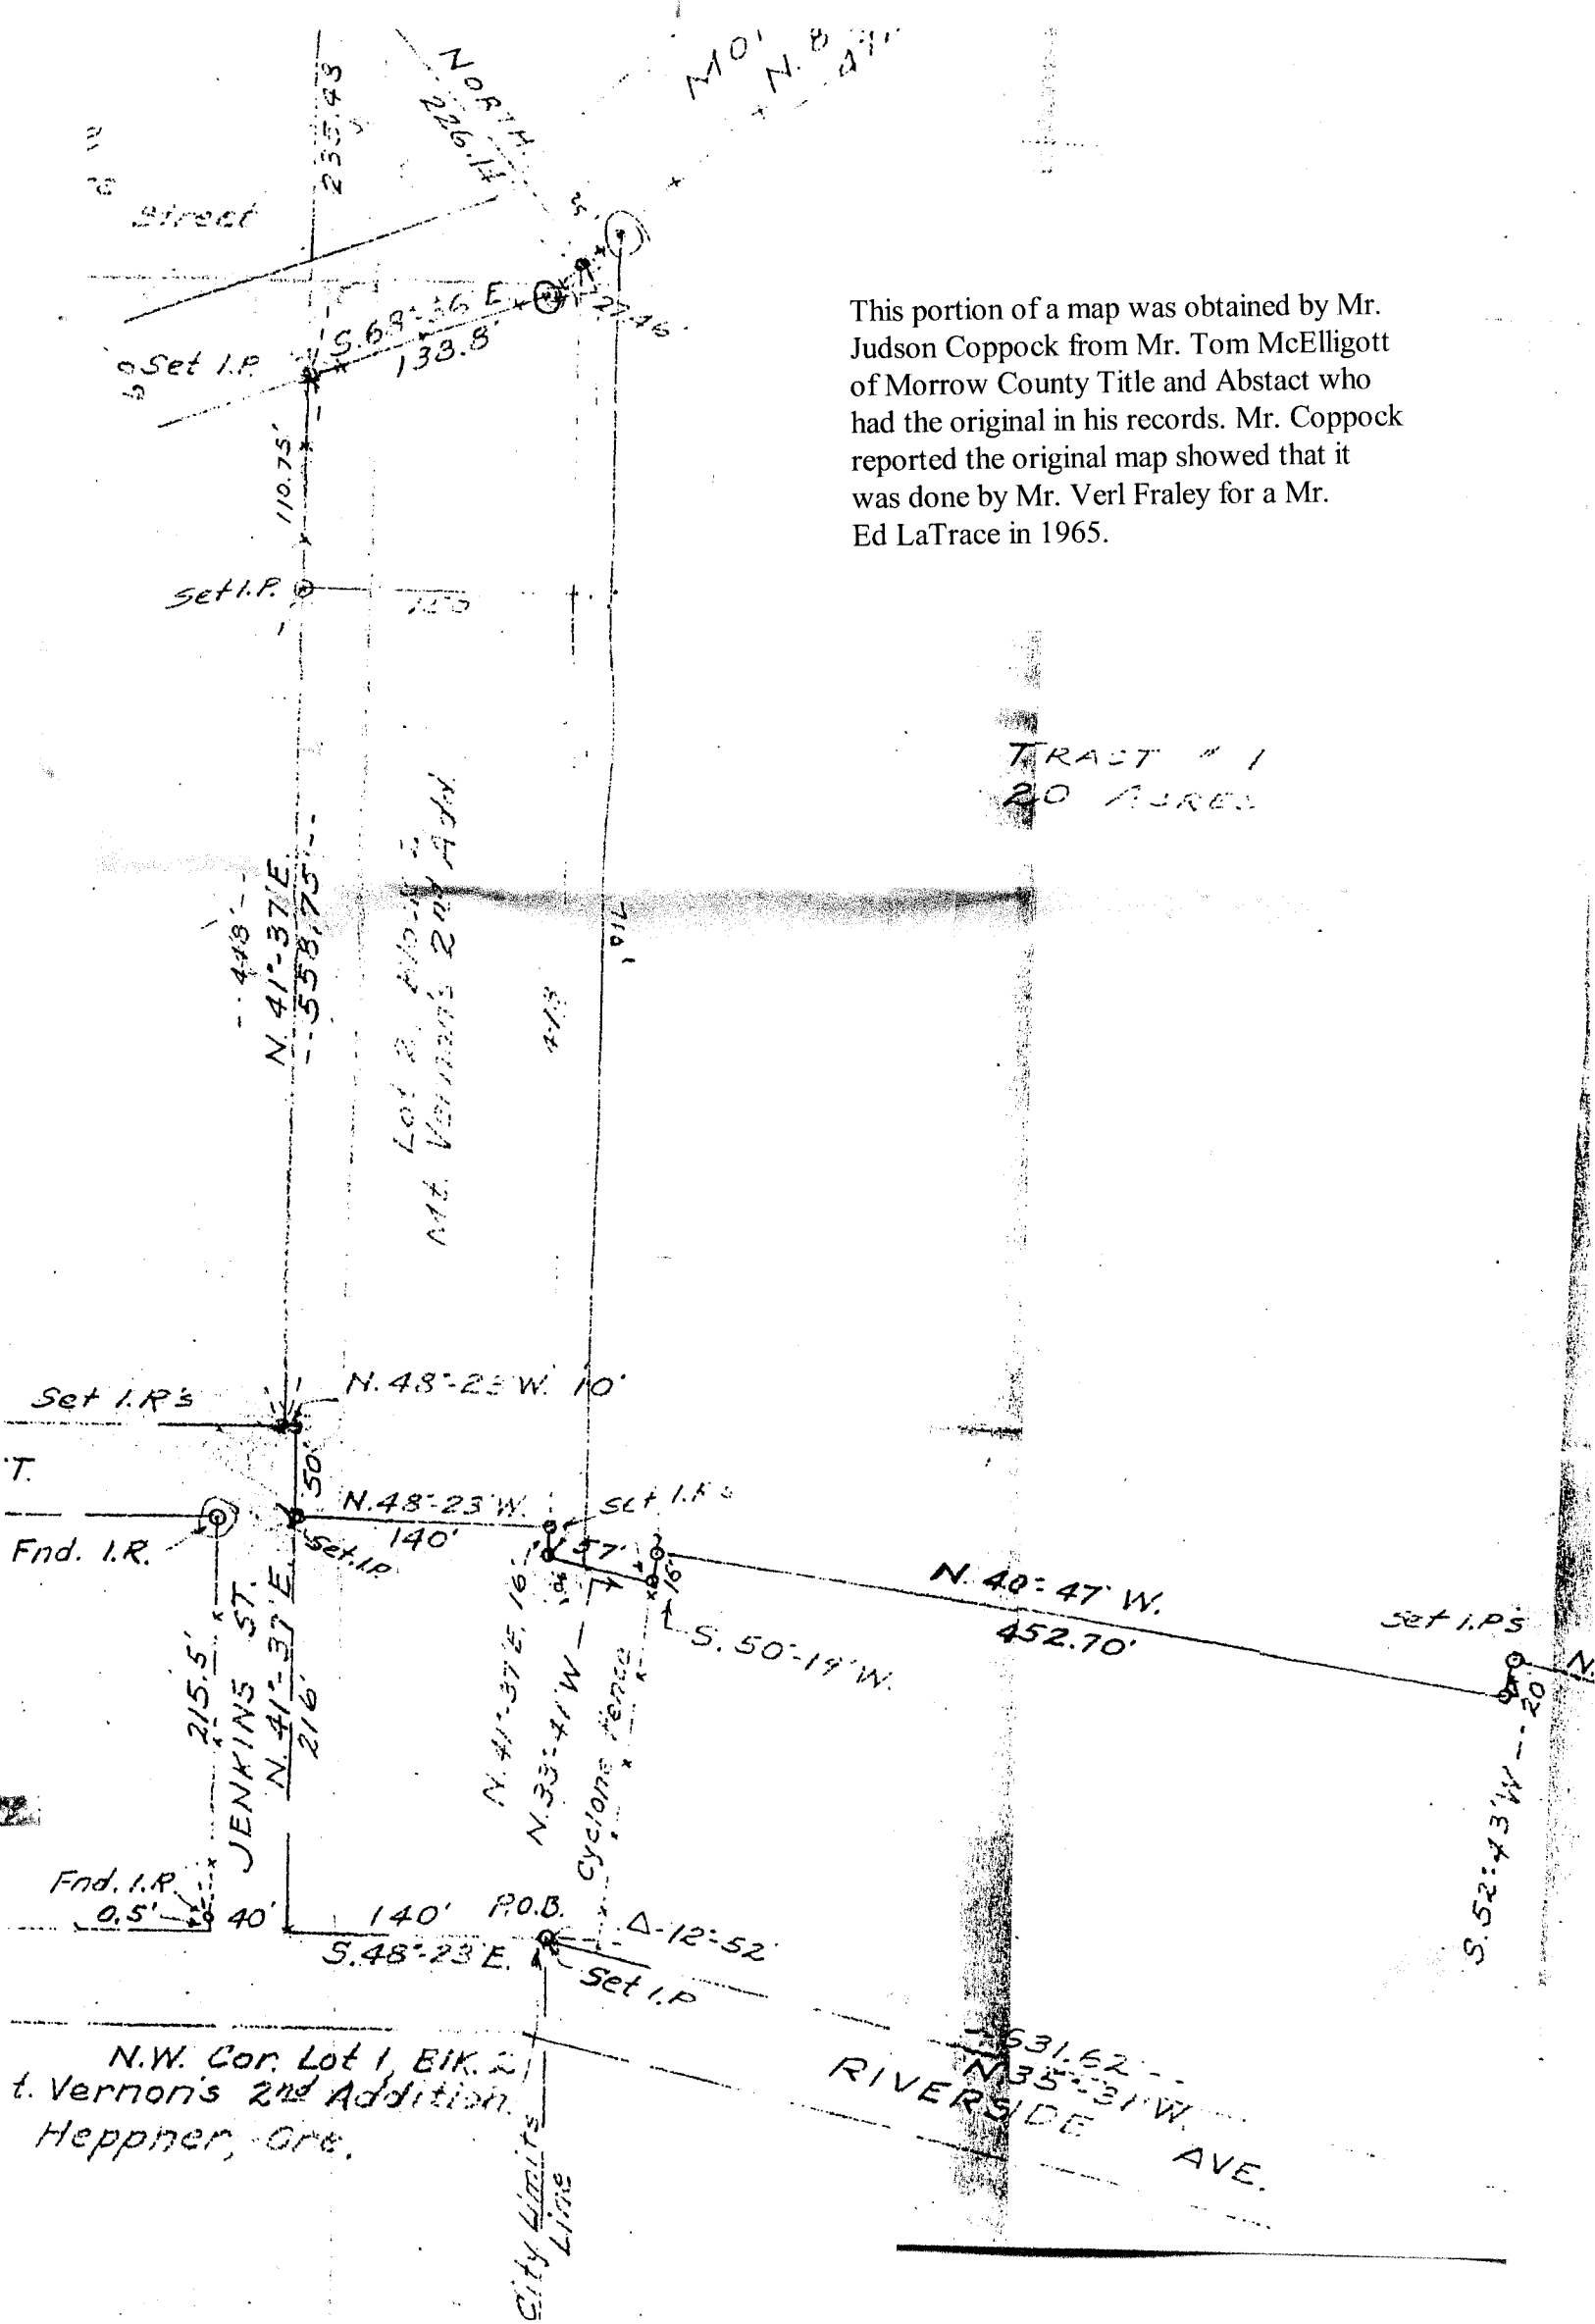

This portion of a map was obtained by Mr. Judson Coppock from Mr. Tom McElligott of Morrow County Title and Abstract who had the original in his records. Mr. Coppock reported the original map showed that it was done by Mr. Verl Fraley for a Mr. Ed LaTrace in 1965.

RECEIVED BY

Morrow County Surveyor

Date: 2-19-2015

Rec'd By: S.K.H.

No.: 2015-1726C

Folder No.: 1726