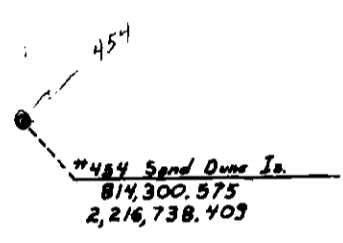

818,000.000

15

2,215,000.000

2,220,000

2,222,000

814,000

ENG - WASH
UMATILLA NWR
Scale 1" = 400'
July 1973

c-3K^{3A}