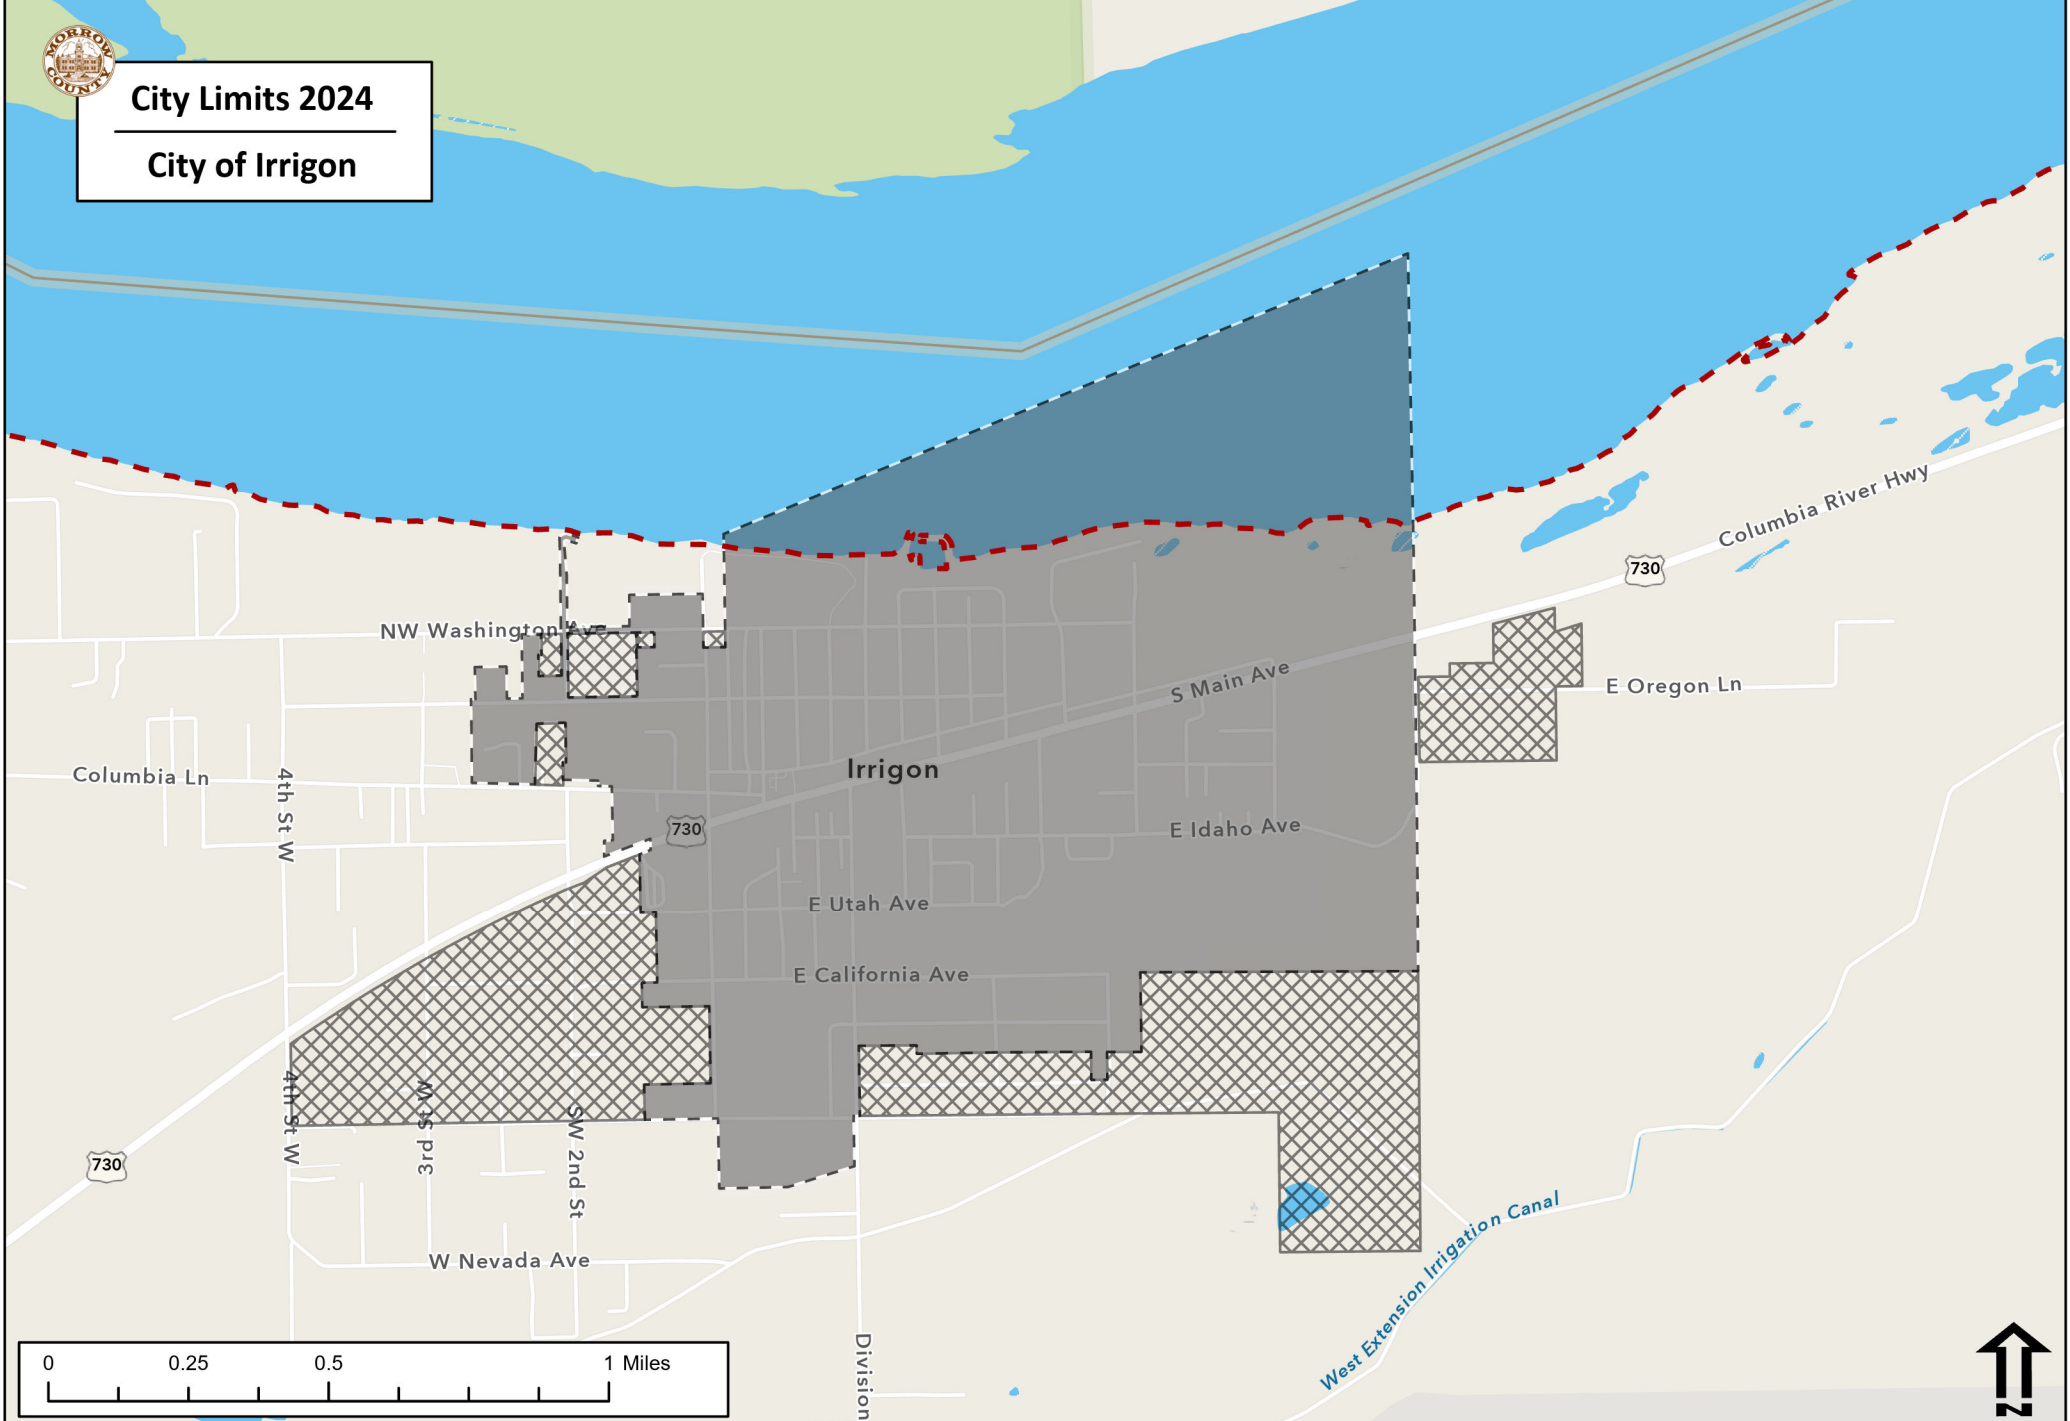

City Limits 2024

City of Irrigon

-  City Limits
-  Urban Growth Boundary
-  Morrow County Boundary

Coordinate System:
 NAD 1983 HARN StatePlane Oregon North FIPS 3601

Projection: Lambert Conformal Conic
 Datum: North American 1983 HARN

Cartography By: Stephen Wrecsics
 Monday, January 1, 2024
 Morrow County Planning Department