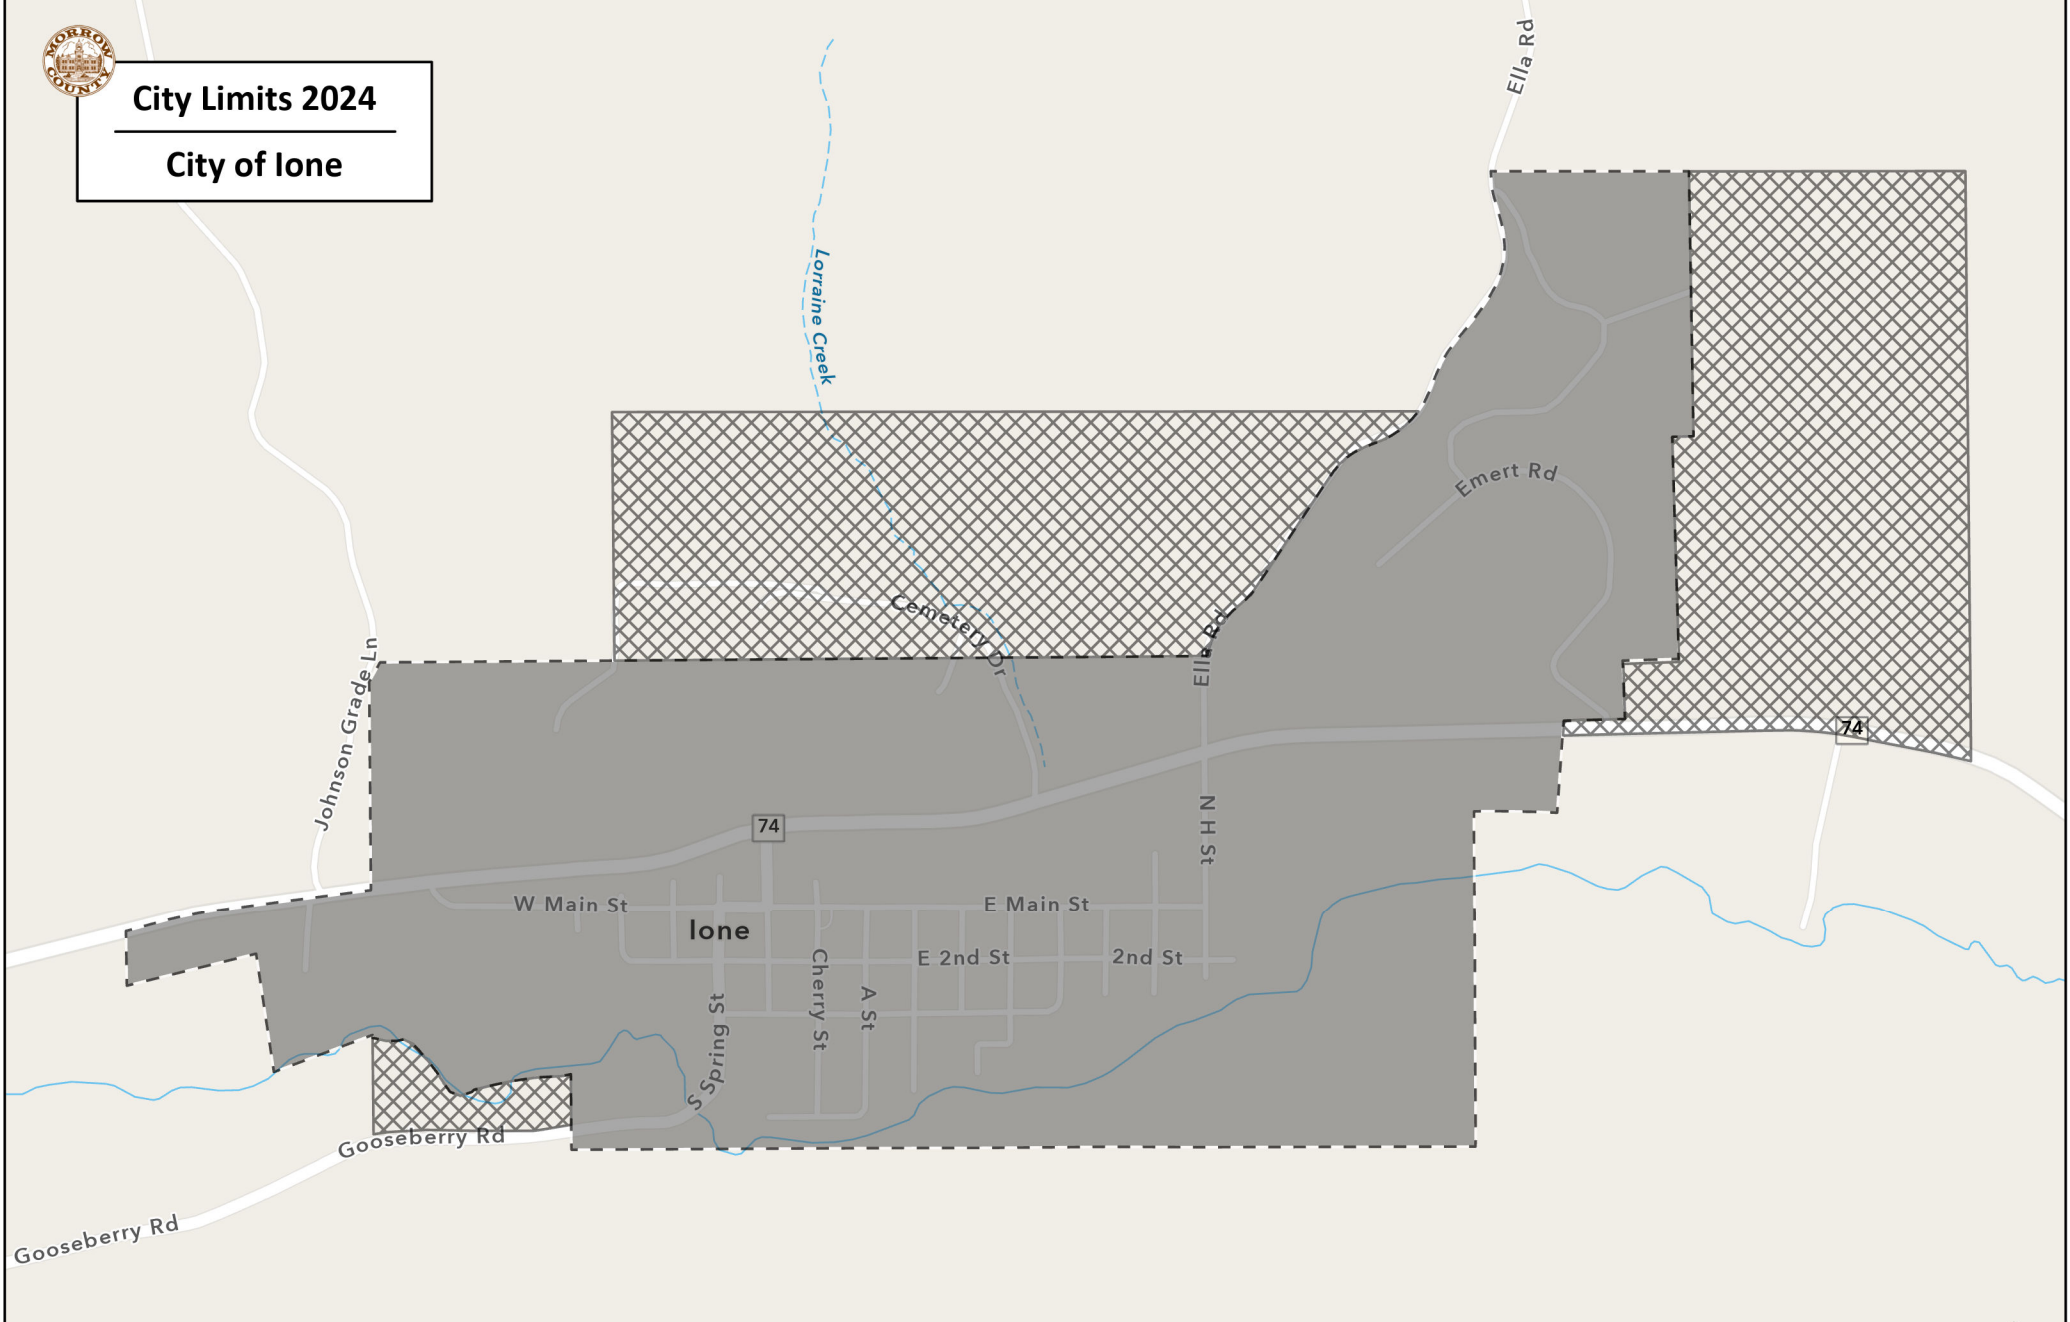

City Limits 2024

City of Ione

- City Limits
- Urban Growth Boundary
- Morrow County Boundary

Coordinate System:
 NAD 1983 HARN StatePlane Oregon North FIPS 3601
 Projection: Lambert Conformal Conic
 Datum: North American 1983 HARN

Cartography By: Stephen Wreccics
 Monday, January 1, 2024
 Morrow County Planning Department