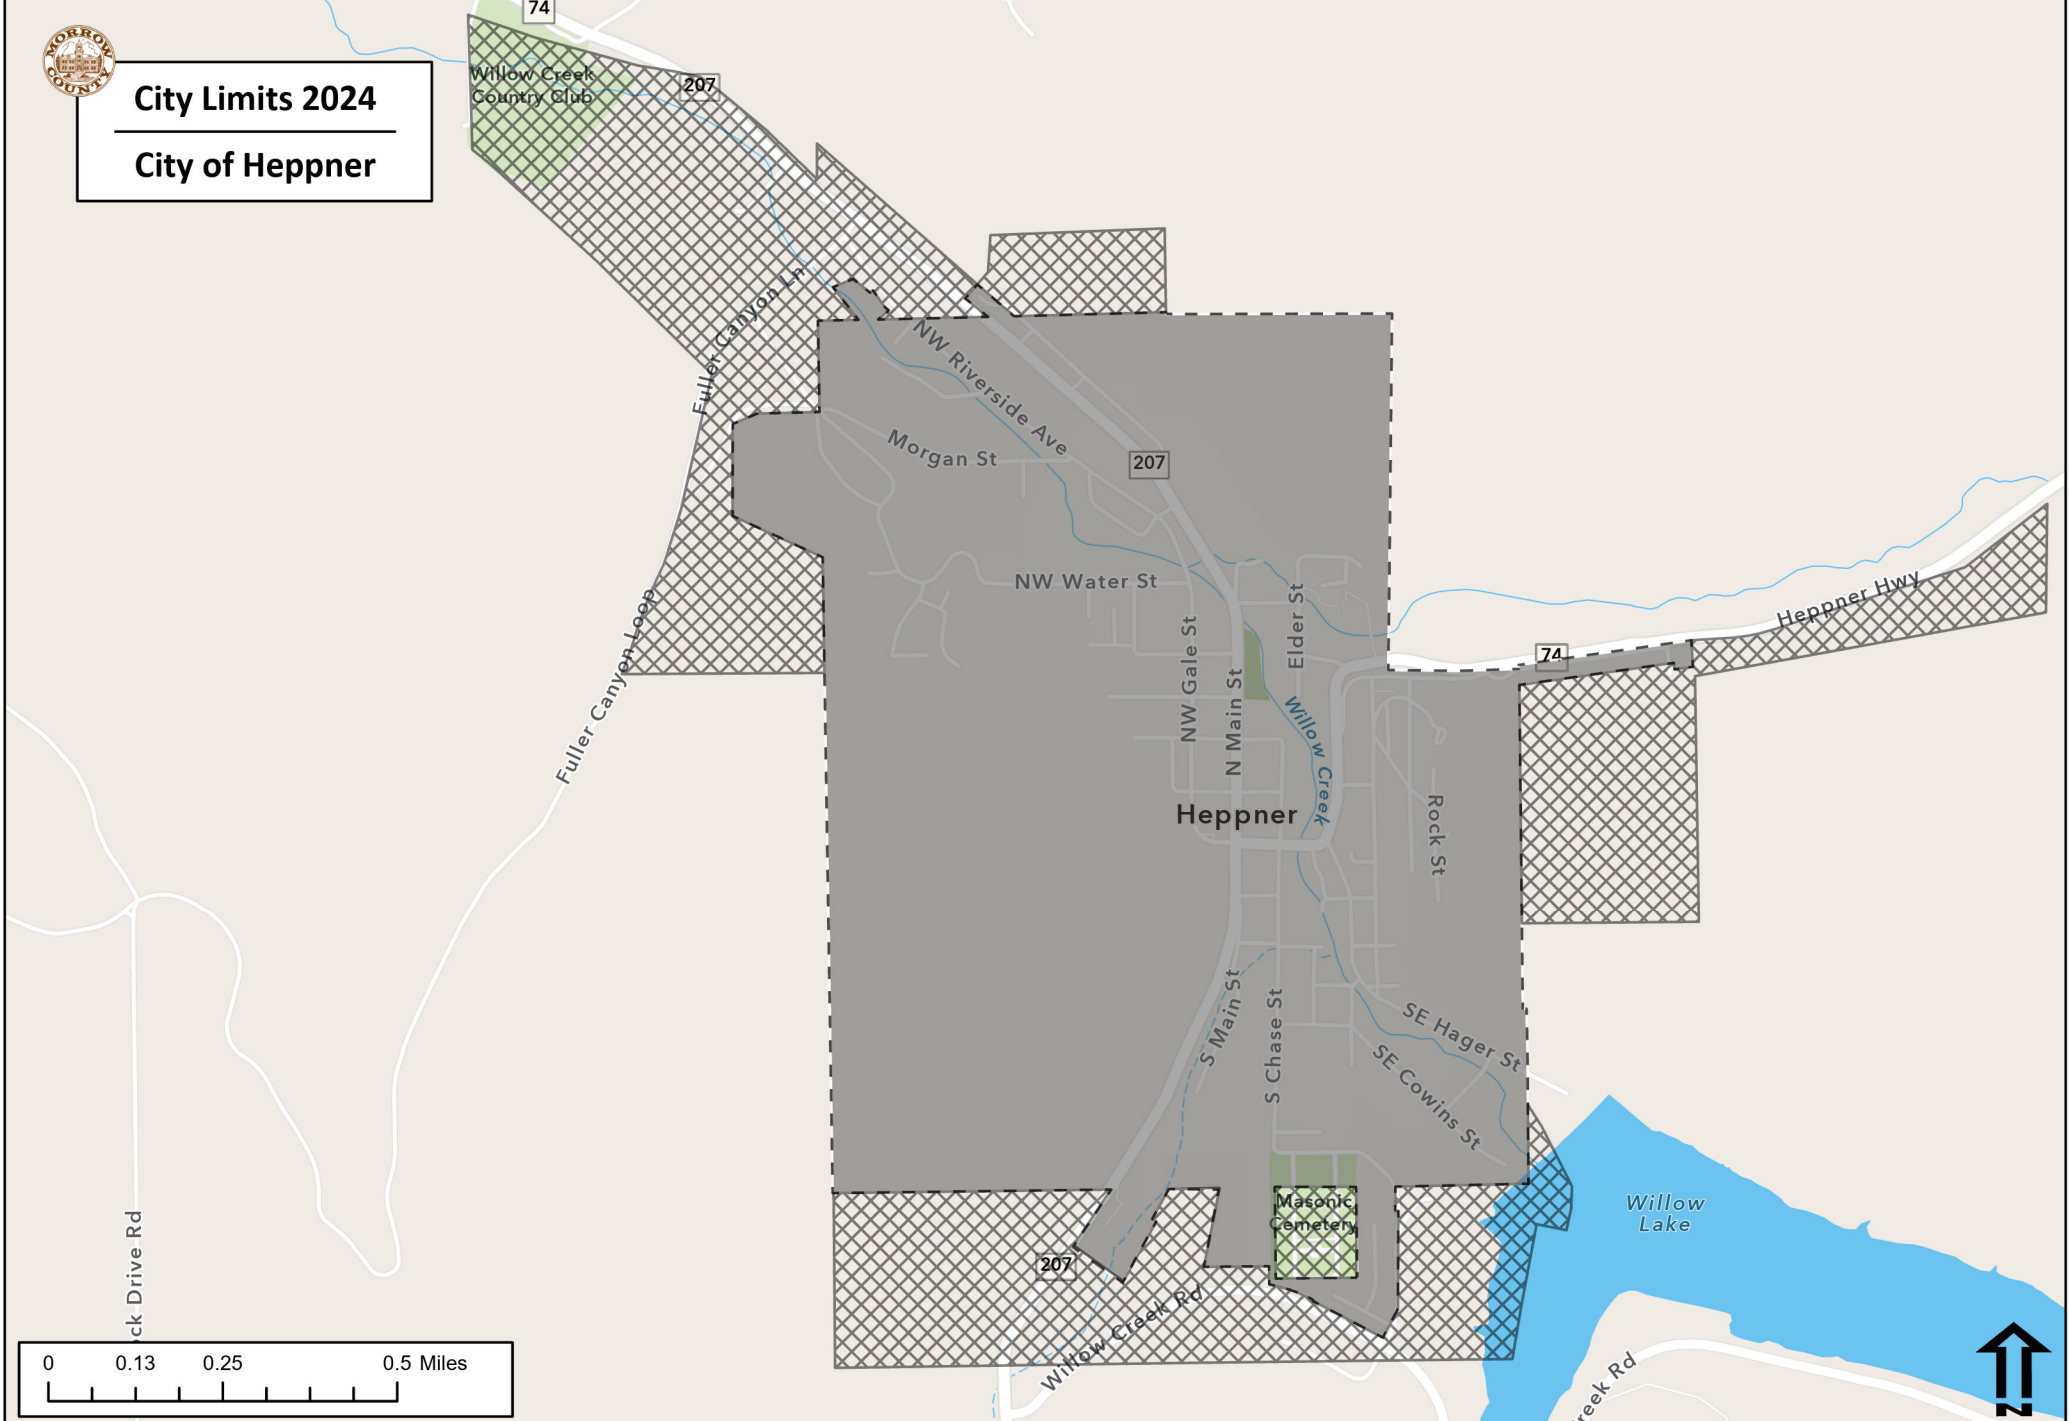

City Limits 2024

City of Heppner

- City Limits
- Urban Growth Boundary
- Morrow County Boundary

Coordinate System:
 NAD 1983 HARN StatePlane Oregon North FIPS 3601
 Projection: Lambert Conformal Conic
 Datum: North American 1983 HARN

Cartography By: Stephen Wreccics
 Monday, January 1, 2024
 Morrow County Planning Department