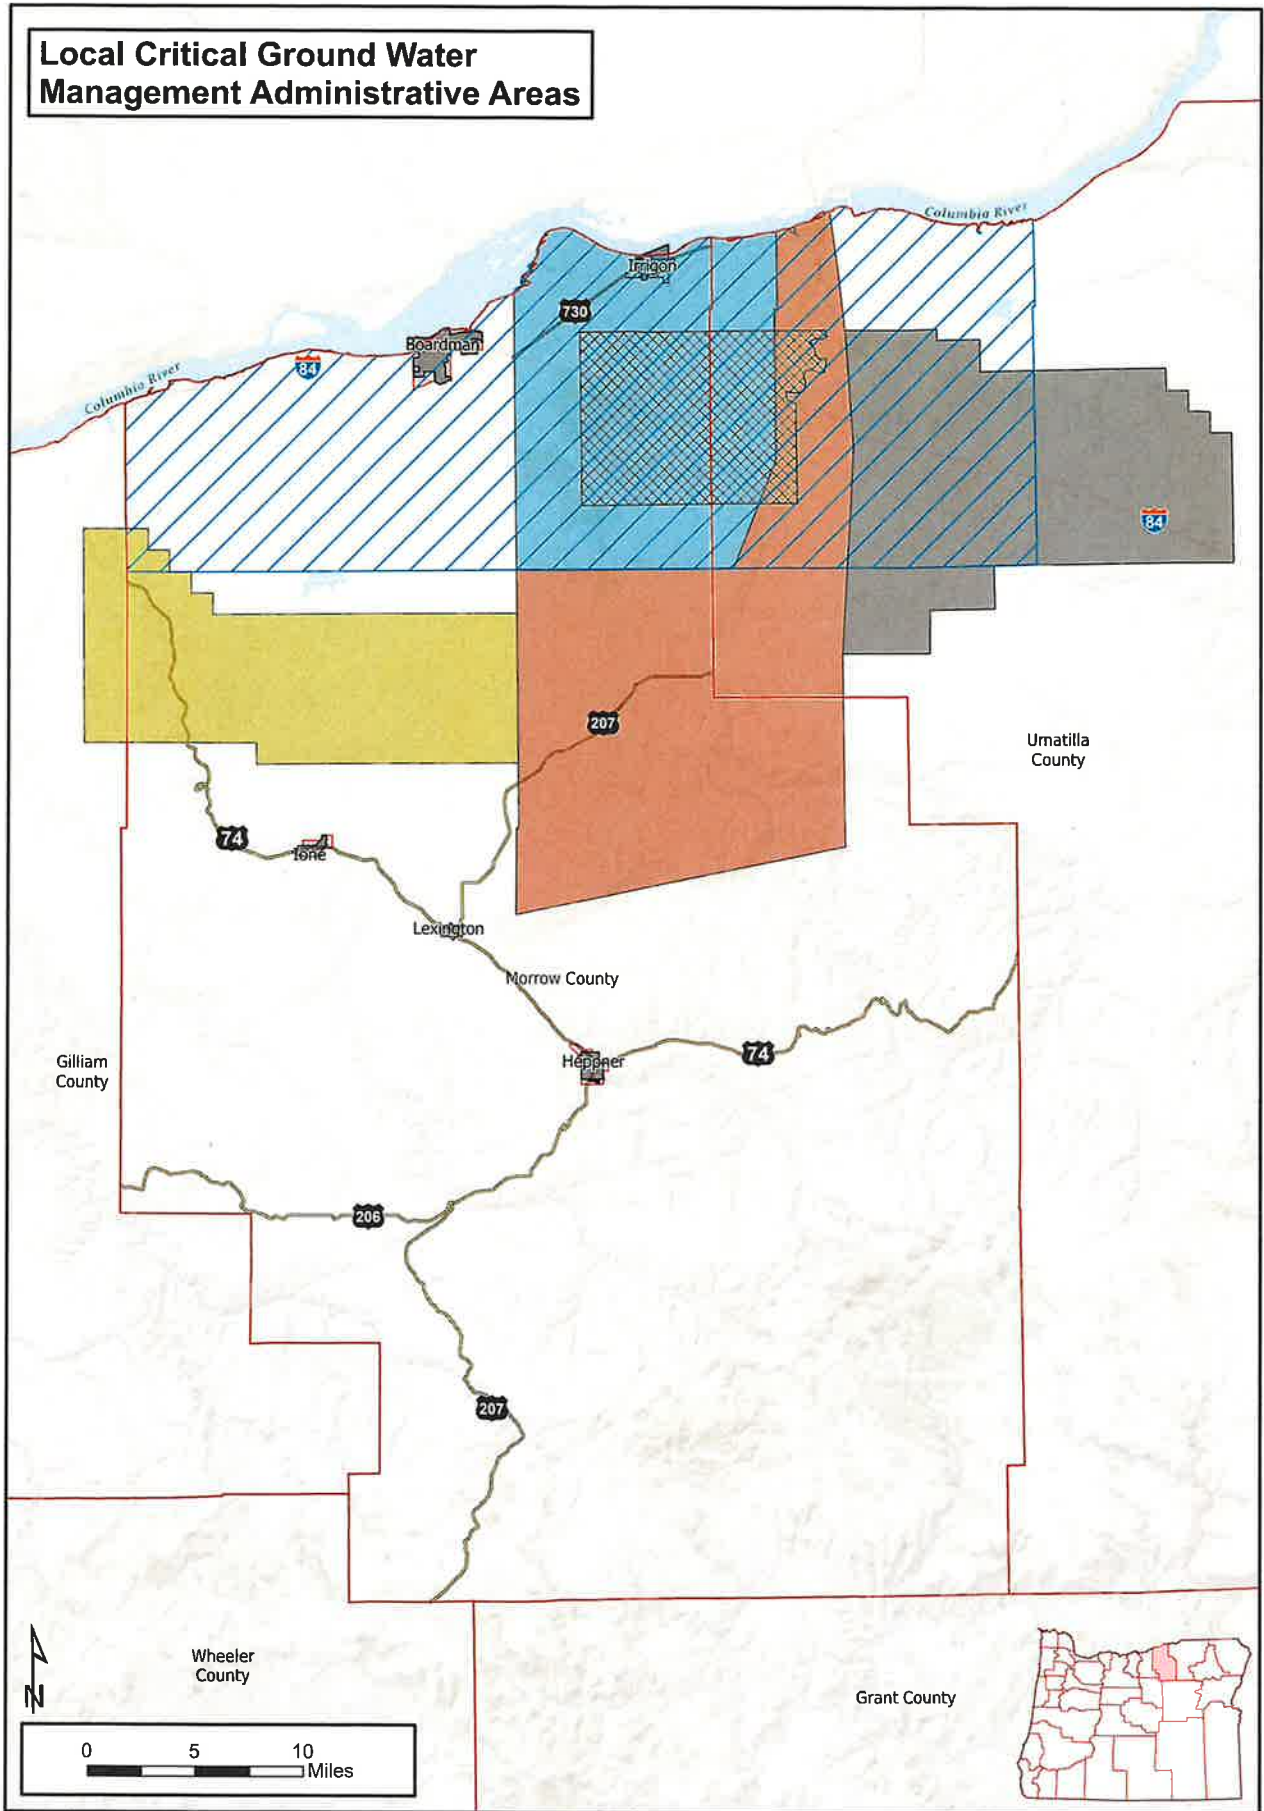

Local Critical Ground Water Management Administrative Areas

Legend	State Highway	LUBGWMA	Butter Creek CGWA
	UGB	Stage Gulch CGWA	Ordnance Basalt CGWA
	City Limits	Ordnance Gravel CGWA	Ella Butte Classified GWA