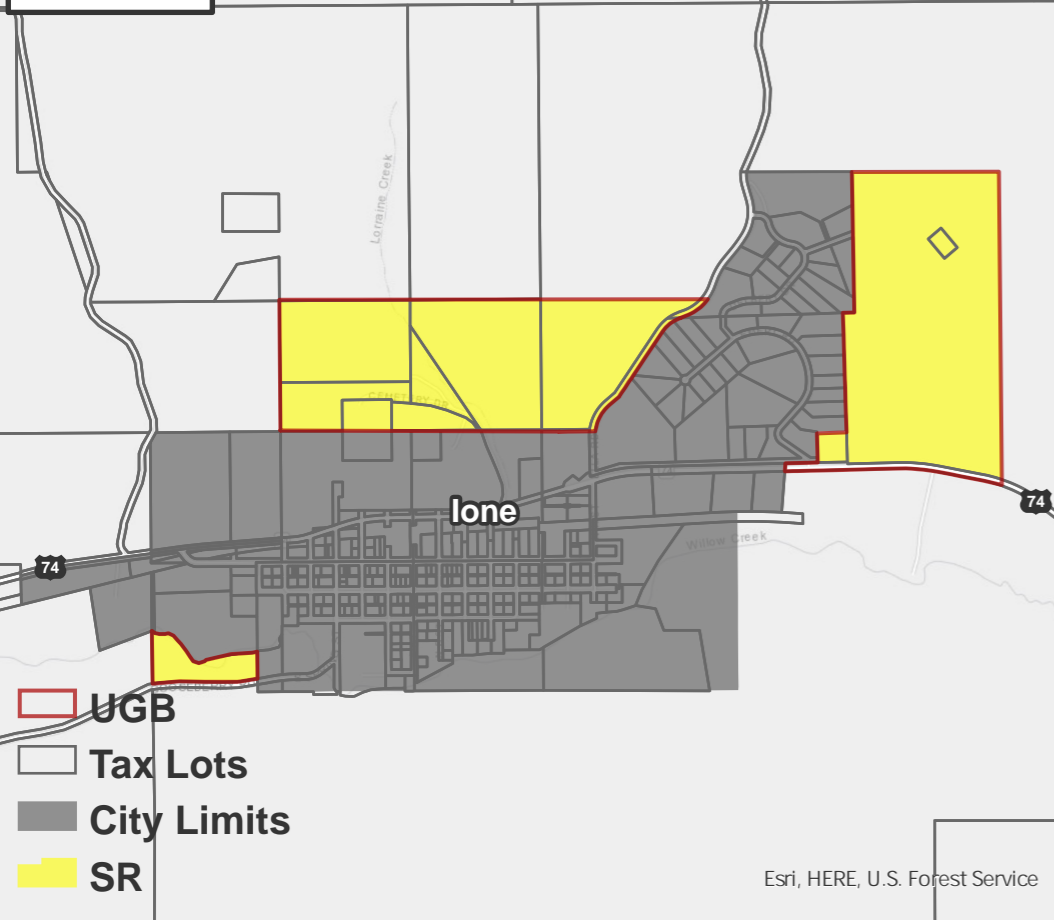

# lone 1

- UGB
- Tax Lots
- City Limits
- SR

Esri, HERE, U.S. Forest Service

# Lexington 1

- UGB
- Tax Lots
- City Limits
- RLI
- SR

Esri, HERE, U.S. Forest Service

# Heppner 1

- UGB
- Tax Lots
- City Limits
- EFU
- SR

Esri, HERE, U.S. Forest Service

# Boardman 1

- UGB
- Tax Lots
- City Limits
- MG
- PI
- PUB
- SR

Esri, HERE, U.S. Forest Service