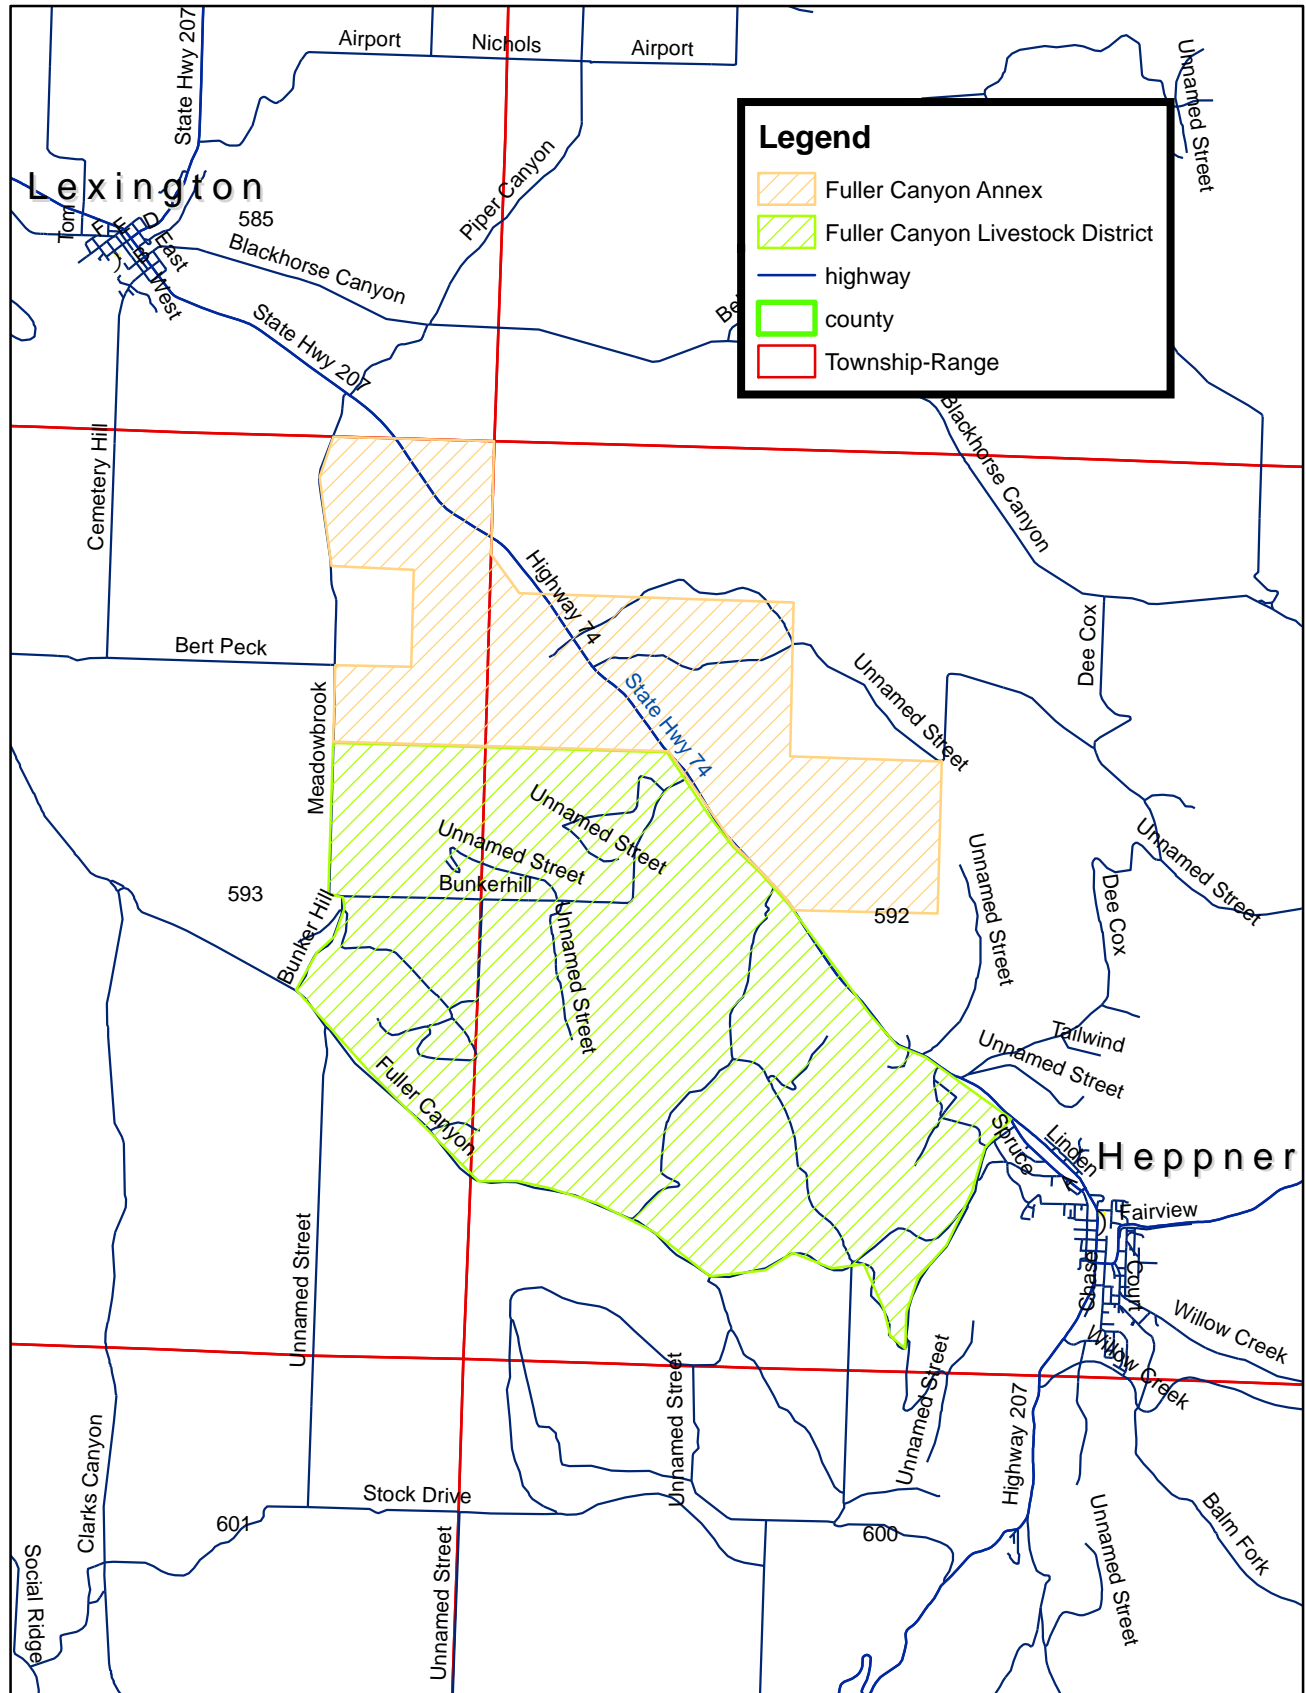

# Livestock Districts in Morrow County, Oregon

**Legend**

- Fuller Canyon Annex
- Fuller Canyon Livestock District
- highway
- county
- Township-Range