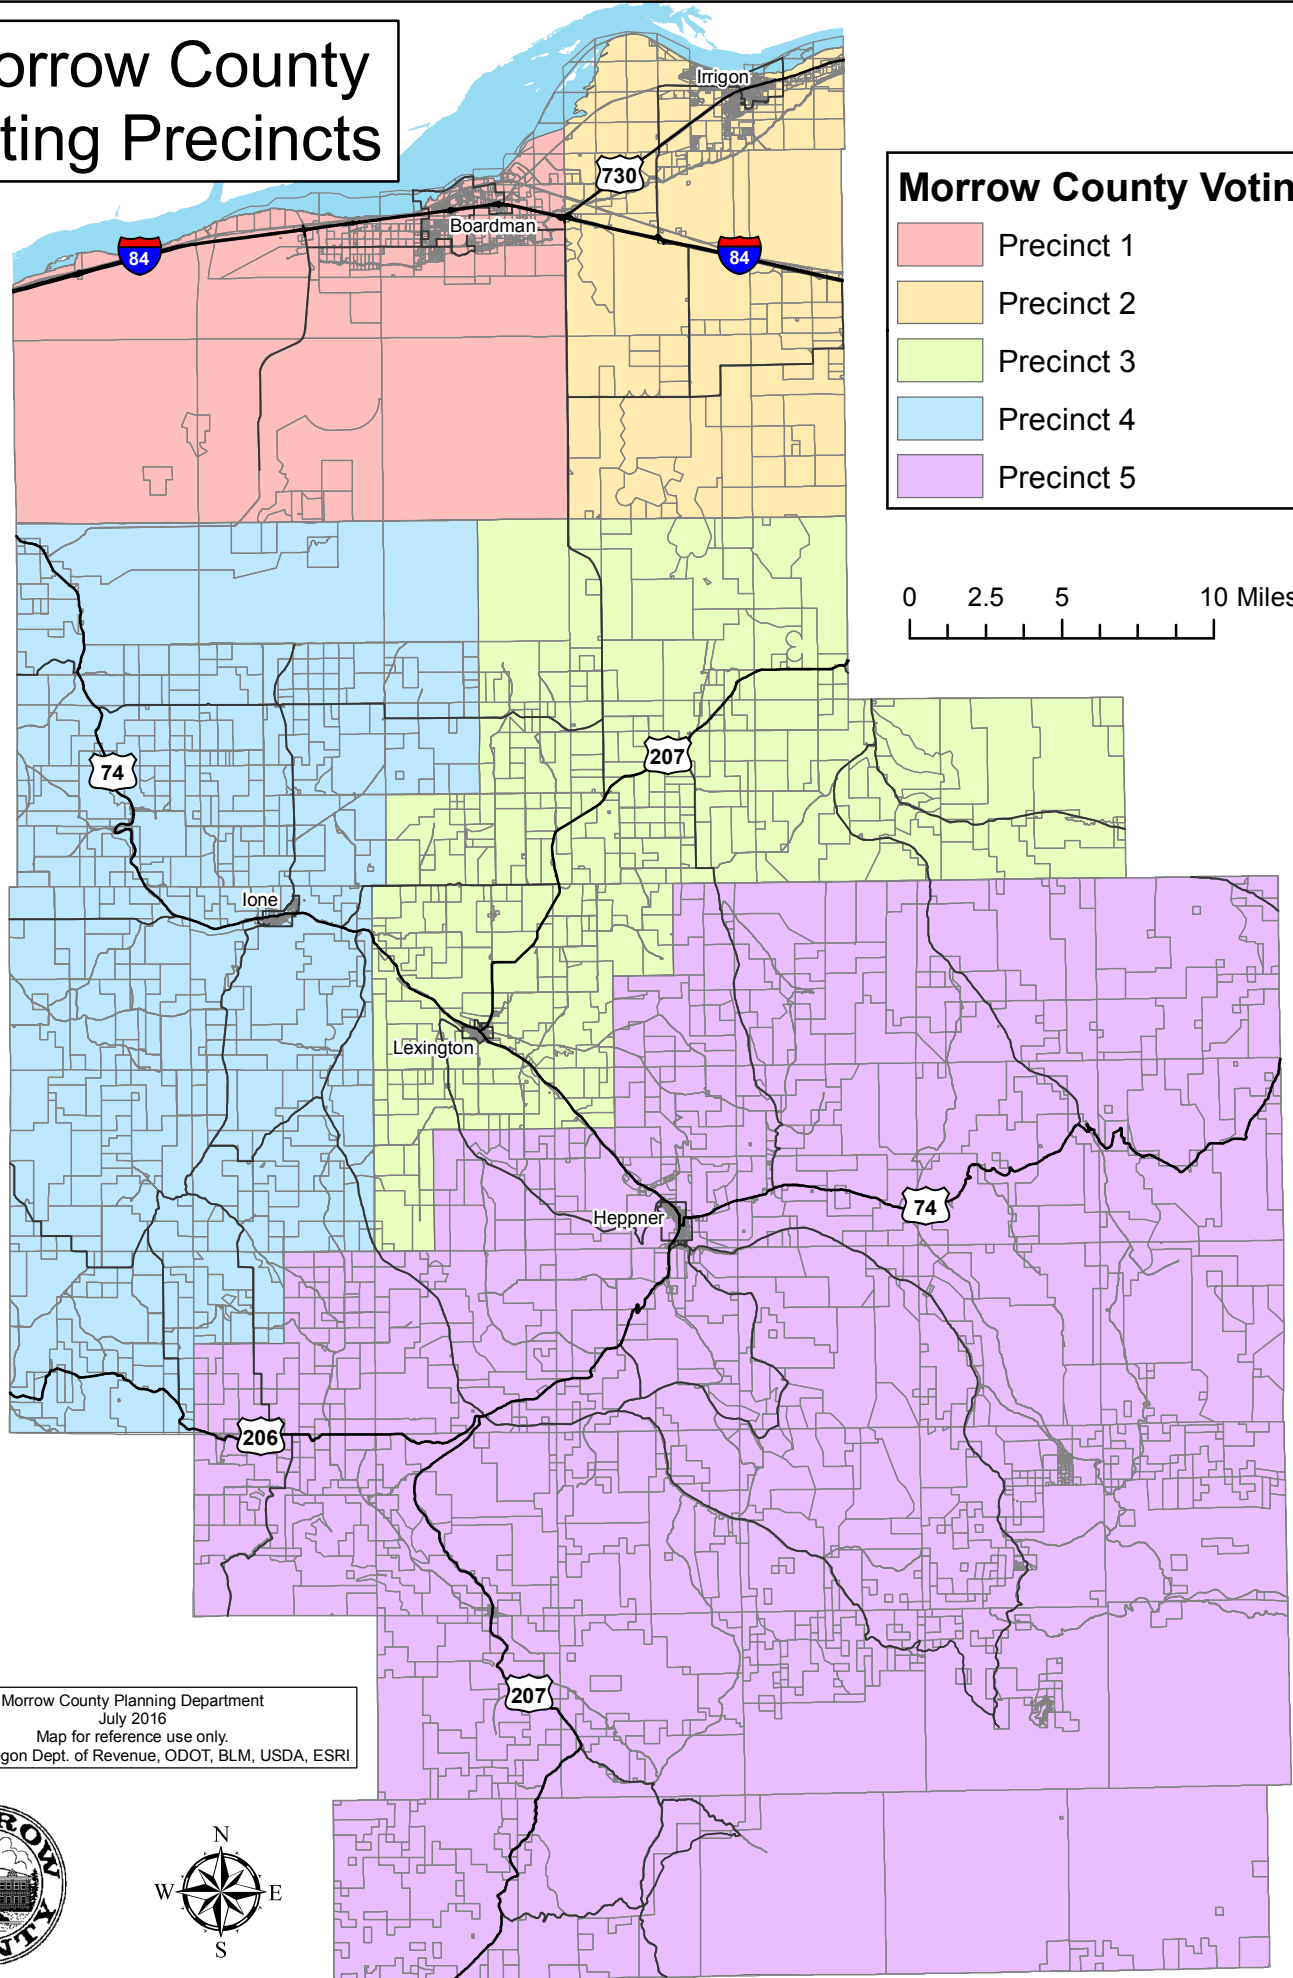

Morrow County Voting Precincts

Morrow County Planning Department
July 2016
Map for reference use only.
Source: Oregon Dept. of Revenue, ODOT, BLM, USDA, ESRI